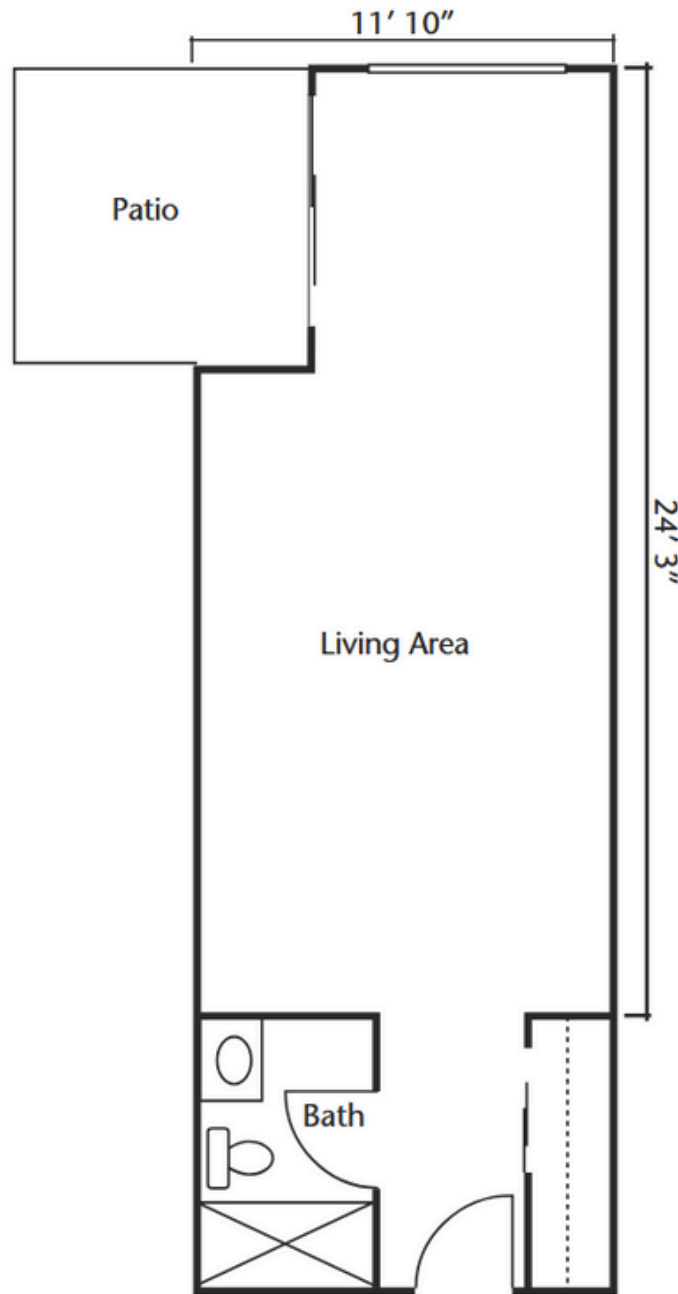

MAVEN PRIVATE STUDIO
STUDIO / 1 BATH

310 SF

Dimensions are approximate. Floorplans may vary.

Savant of Garden Grove
WWW.SAVANTSENIORLIVING.COM
714-898-3524

CA #306006709

SAVANT
GARDEN GROVE
SENIOR LIVING

PRODIGY SUITE WITH PATIO

384 SF

STUDIO / 1 BATH / Patio

Dimensions are approximate. Floorplans may vary.

Savant of Garden Grove
WWW.SAVANTSENIORLIVING.COM
714-898-3524

CA #306006709

SAVANT
GARDEN GROVE
SENIOR LIVING

PRODIGY SUITE WITH PATIO
STUDIO / 1 BATH / Patio

384 SF

Dimensions are approximate. Floorplans may vary.

Savant of Garden Grove
WWW.SAVANTSENIORLIVING.COM
714-898-3524

CA #306006709

SAVANT
GARDEN GROVE
SENIOR LIVING

GENIUS SUITE WITH PATIO

380 SF

STUDIO / 1 BATH / Patio

Dimensions are approximate. Floorplans may vary.

SAVANT
GARDEN GROVE
SENIOR LIVING

GENIUS SUITE WITH PATIO

380 SF

STUDIO / 1 BATH / Patio

Dimensions are approximate. Floorplans may vary.

Savant of Garden Grove
WWW.SAVANTSENIORLIVING.COM
714-898-3524