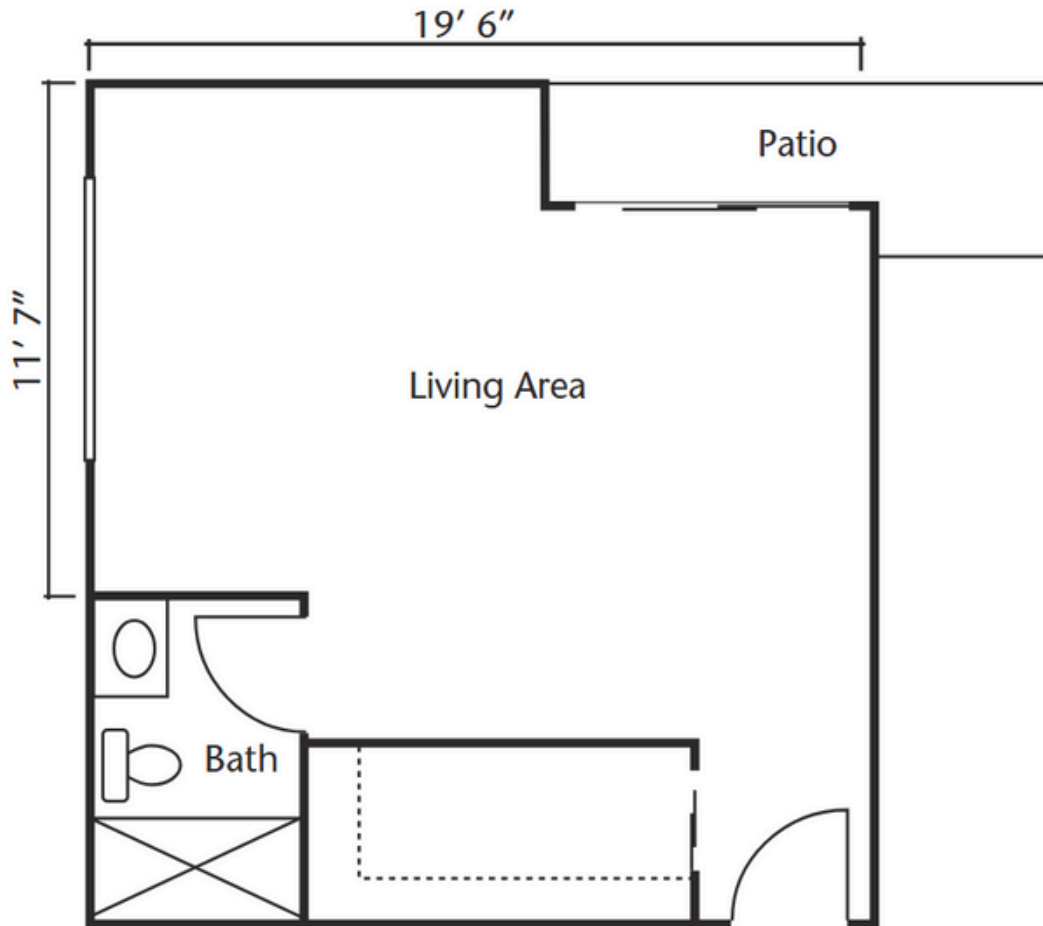

384 SF

STUDIO / 1 BATH / Patio

Dimensions are approximate. Floorplans may vary.

Savant of Garden Grove
WWW.SAVANTSENIORLIVING.COM
714-898-3524

CA #306006709

SAVANT
GARDEN GROVE
SENIOR LIVING

PRODIGY SUITE WITH PATIO
STUDIO / 1 BATH / Patio

384 SF

Dimensions are approximate. Floorplans may vary.

Savant of Garden Grove
WWW.SAVANTSENIORLIVING.COM
714-898-3524

CA #306006709

SAVANT
GARDEN GROVE
SENIOR LIVING

GENIUS SUITE WITH PATIO

380 SF

STUDIO / 1 BATH / Patio

Dimensions are approximate. Floorplans may vary.

SAVANT
GARDEN GROVE
SENIOR LIVING

GENIUS SUITE WITH PATIO

380 SF

STUDIO / 1 BATH / Patio

Dimensions are approximate. Floorplans may vary.

Savant of Garden Grove
WWW.SAVANTSENIORLIVING.COM
714-898-3524