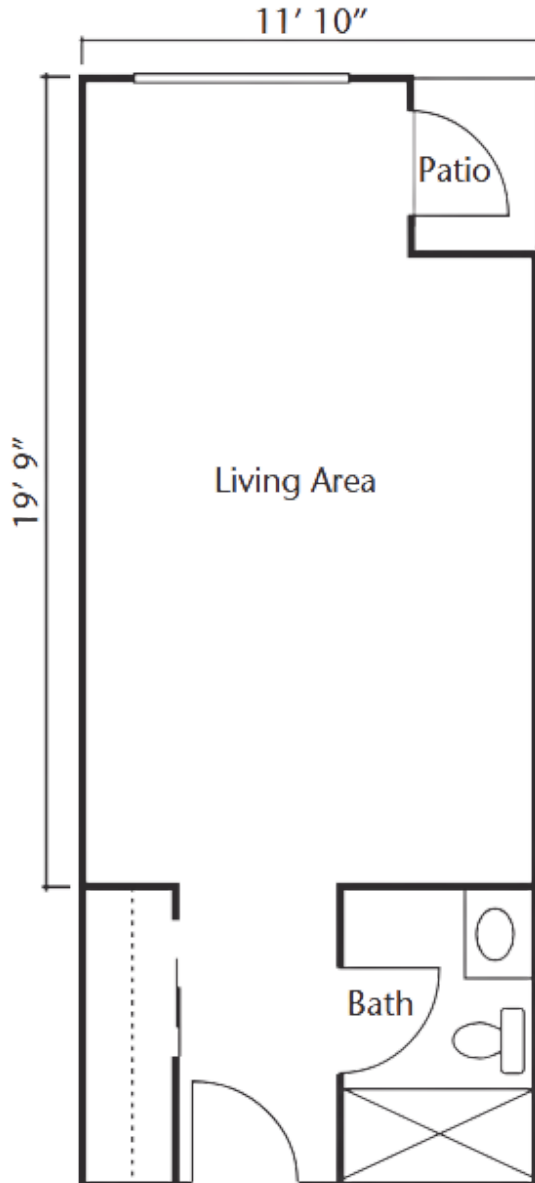

SAVANT
GARDEN GROVE
SENIOR LIVING

MAVEN PRIVATE STUDIO

310 SF

STUDIO / 1 BATH

Dimensions are approximate. Floorplans may vary.

Savant of Garden Grove
WWW.SAVANTSENIORLIVING.COM
714-898-3524

CA #306006709

SAVANT
GARDEN GROVE
SENIOR LIVING

MAVEN PRIVATE STUDIO
STUDIO / 1 BATH

310 SF

Dimensions are approximate. Floorplans may vary.

Savant of Garden Grove
WWW.SAVANTSENIORLIVING.COM
714-898-3524

CA #306006709

SAVANT
GARDEN GROVE
SENIOR LIVING

PRODIGY SUITE WITH PATIO

384 SF

STUDIO / 1 BATH / Patio

Dimensions are approximate. Floorplans may vary.

Savant of Garden Grove
WWW.SAVANTSENIORLIVING.COM
714-898-3524

CA #306006709

SAVANT
GARDEN GROVE
SENIOR LIVING

PRODIGY SUITE WITH PATIO
STUDIO / 1 BATH / Patio

384 SF

Dimensions are approximate. Floorplans may vary.

Savant of Garden Grove
WWW.SAVANTSENIORLIVING.COM
714-898-3524

CA #306006709

SAVANT
GARDEN GROVE
SENIOR LIVING

GENIUS SUITE WITH PATIO

380 SF

STUDIO / 1 BATH / Patio